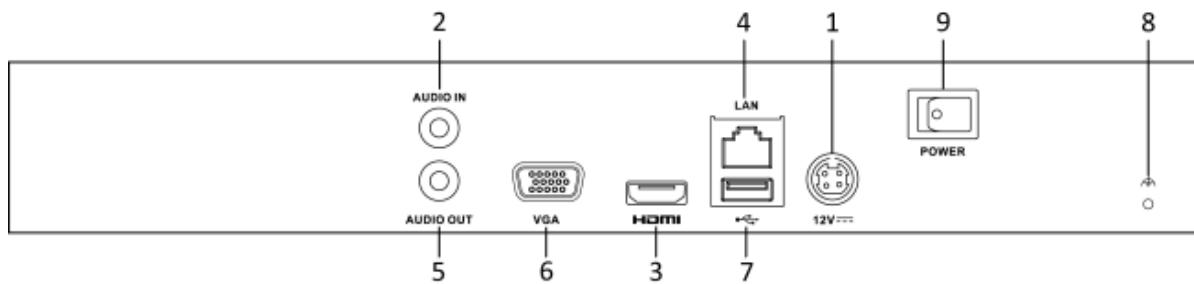

Panel tylny

Index	Description	Index	Description
1	Power Supply	6	VGA Interface
2	Audio In	7	USB Interface
3	HDMI Interface	8	Ground
4	LAN Network Interface	9	Power Switch
5	Audio Out		

Dystrybutor:

IVEL Electronics Sp.z o.o. Sp.k.

42-216 Częstochowa

ul. Iglasta 2/4/3

Tel. 34 341 16 30

ivel@ivel.pl <https://ivel.pl>

HIKVISION®
HiWatch Series

Headquarters

No.555 Qianmo Road, Binjiang District,
Hangzhou 310051, China
T +86-571-8807-5998
overseasbusiness@hikvision.com

Hikvision USA
T +1-909-895-0400
sales.usa@hikvision.com

Hikvision Italy
T +39-0438-6902
info.it@hikvision.com

Hikvision Singapore
T +65-6684-4718
sg@hikvision.com

Hikvision Africa
T +27 (10) 0351172
sale.africa@hikvision.com

Hikvision Europe
T +31-23-55-42-770
info.eu@hikvision.com

Hikvision France
T +33(0)1-85-330-450
info.fr@hikvision.com

Hikvision Oceania
T +61-2-8599-4233
salesau@hikvision.com

Hikvision Hong Kong
T +852-2151-1761

Hikvision Middle East
T +971-4-8816086
salesme@hikvision.com

Hikvision Spain
T +34-91-737-16-55
info.es@hikvision.com

Hikvision Canada
T +1-909-895-0400
sales.usa@hikvision.com

Hikvision Russia
T +7-495-669-67-99
saleru@hikvision.com

Hikvision Poland
T +48-22-460-01-50
poland@hikvision.com

Hikvision Korea
T +82-31-731-8841
sales.korea@hikvision.com

Hikvision India
T +91-22-28469900
sales@pramahikvision.com

Hikvision UK
T +01628-902140
support.uk@hikvision.com

Hikvision Brazil
T +55 11 3318-0050
Latam.support@hikvision.com